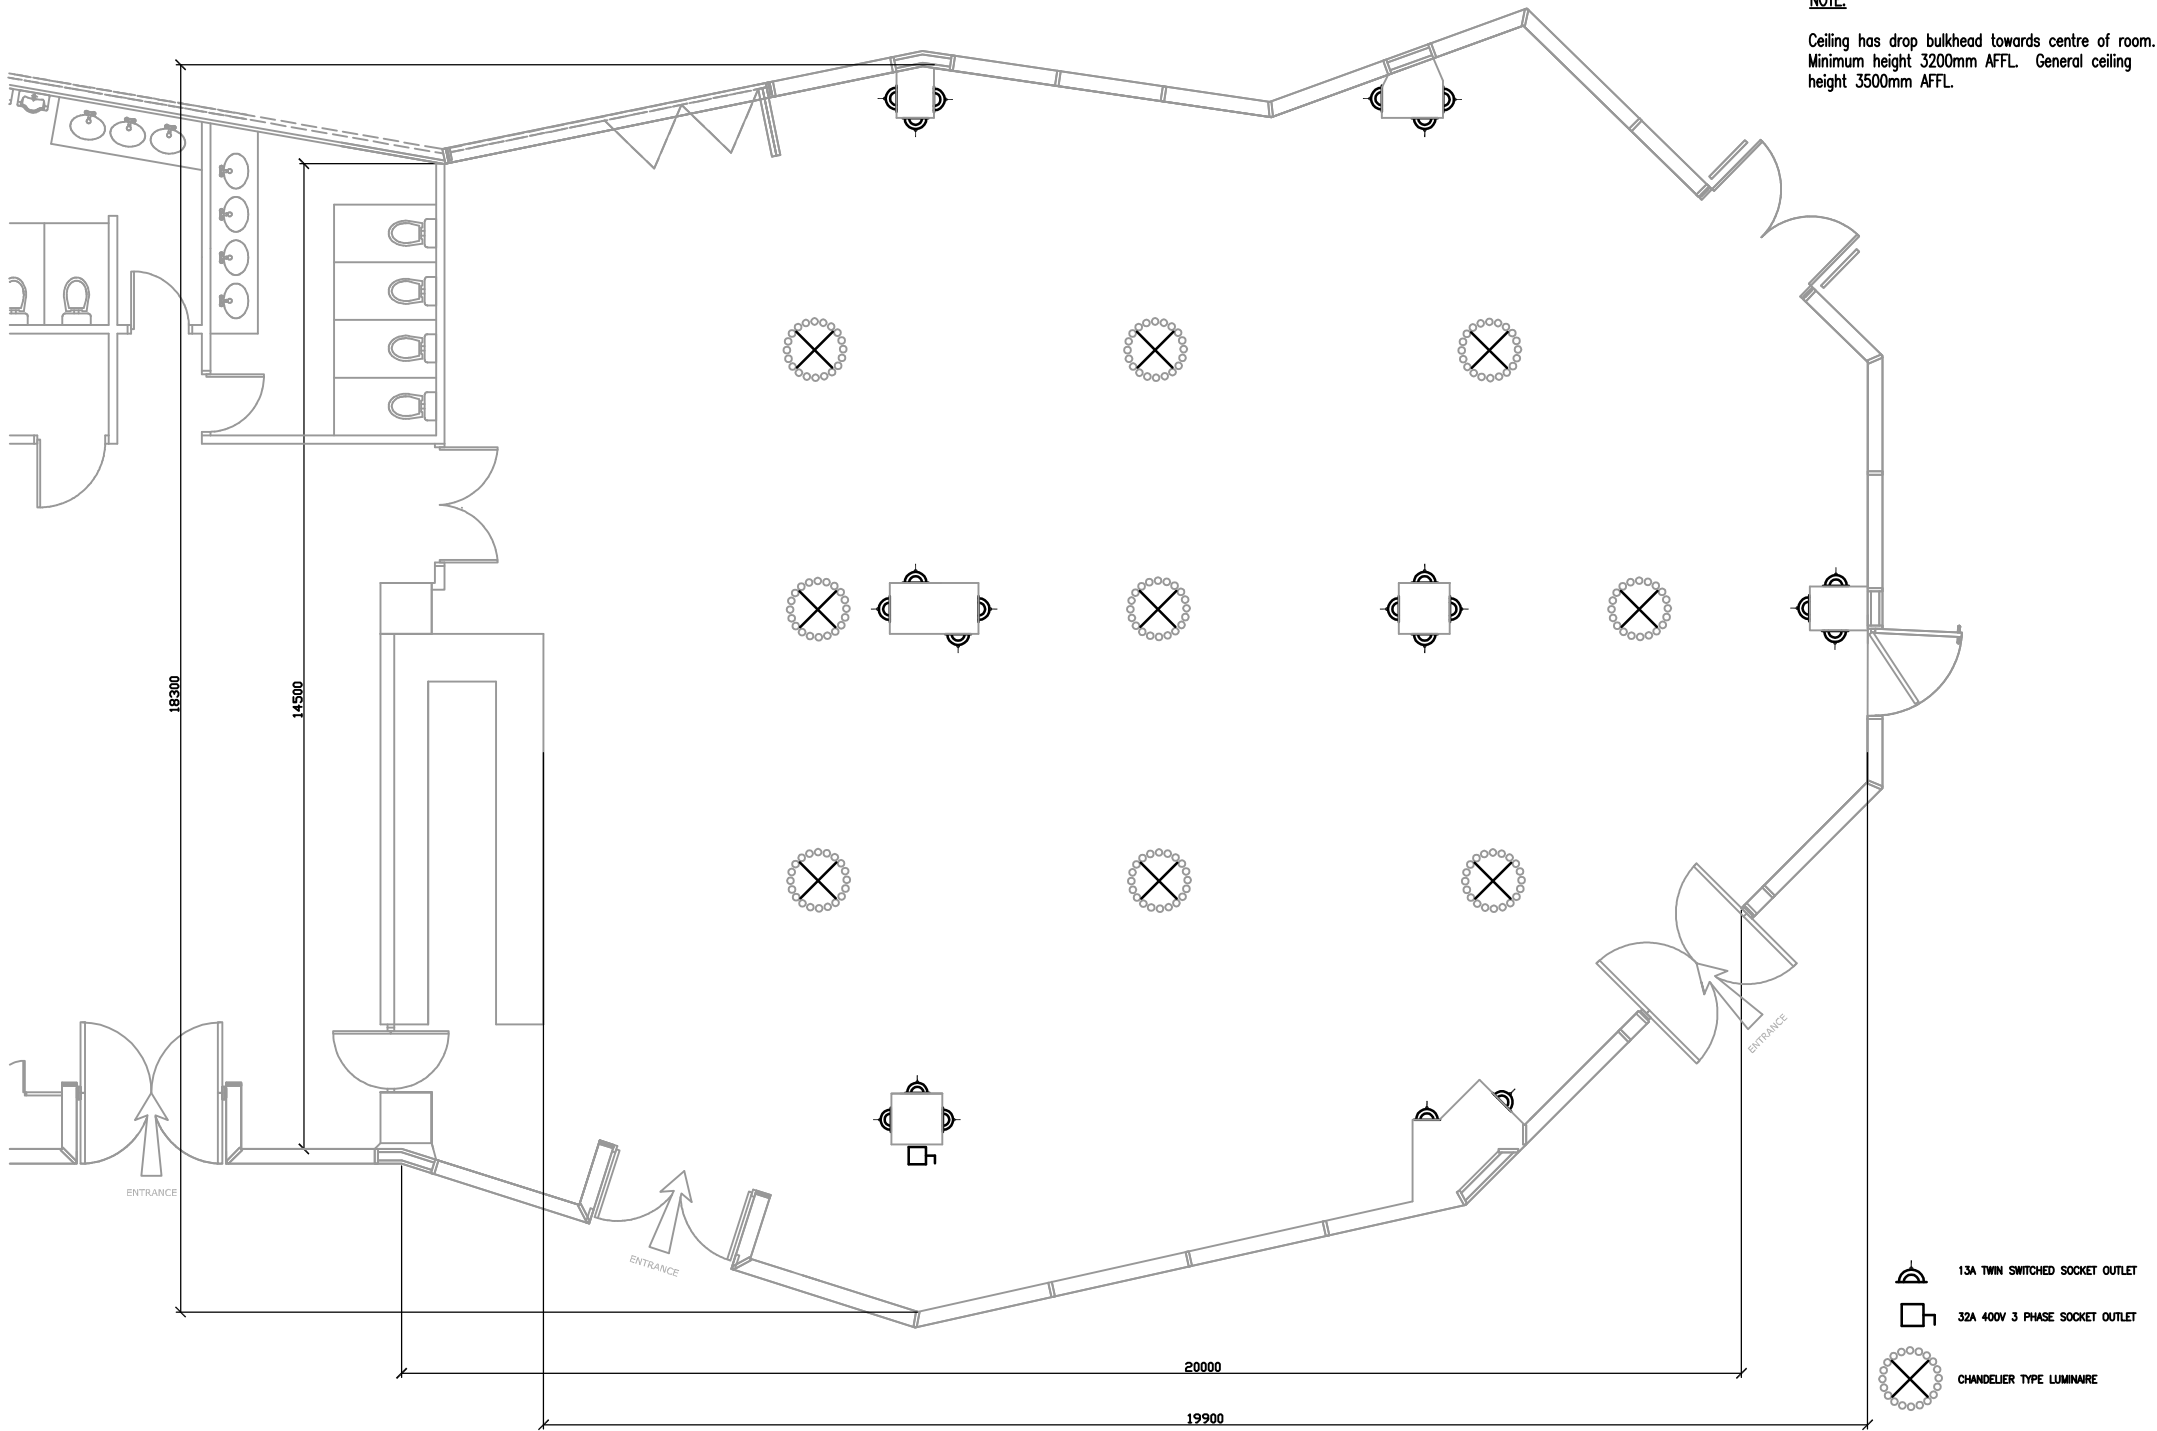

**NOTE:**

Ceiling has drop bulkhead towards centre of room.  
Minimum height 3200mm AFFL. General ceiling  
height 3500mm AFFL.

Do Not Scale From This Drawing

**NOTE:**

Ceiling has drop bulkhead towards centre of room.  
Minimum height 3200mm AFFL. General ceiling  
height 3500mm AFFL.

Do Not Scale From This Drawing