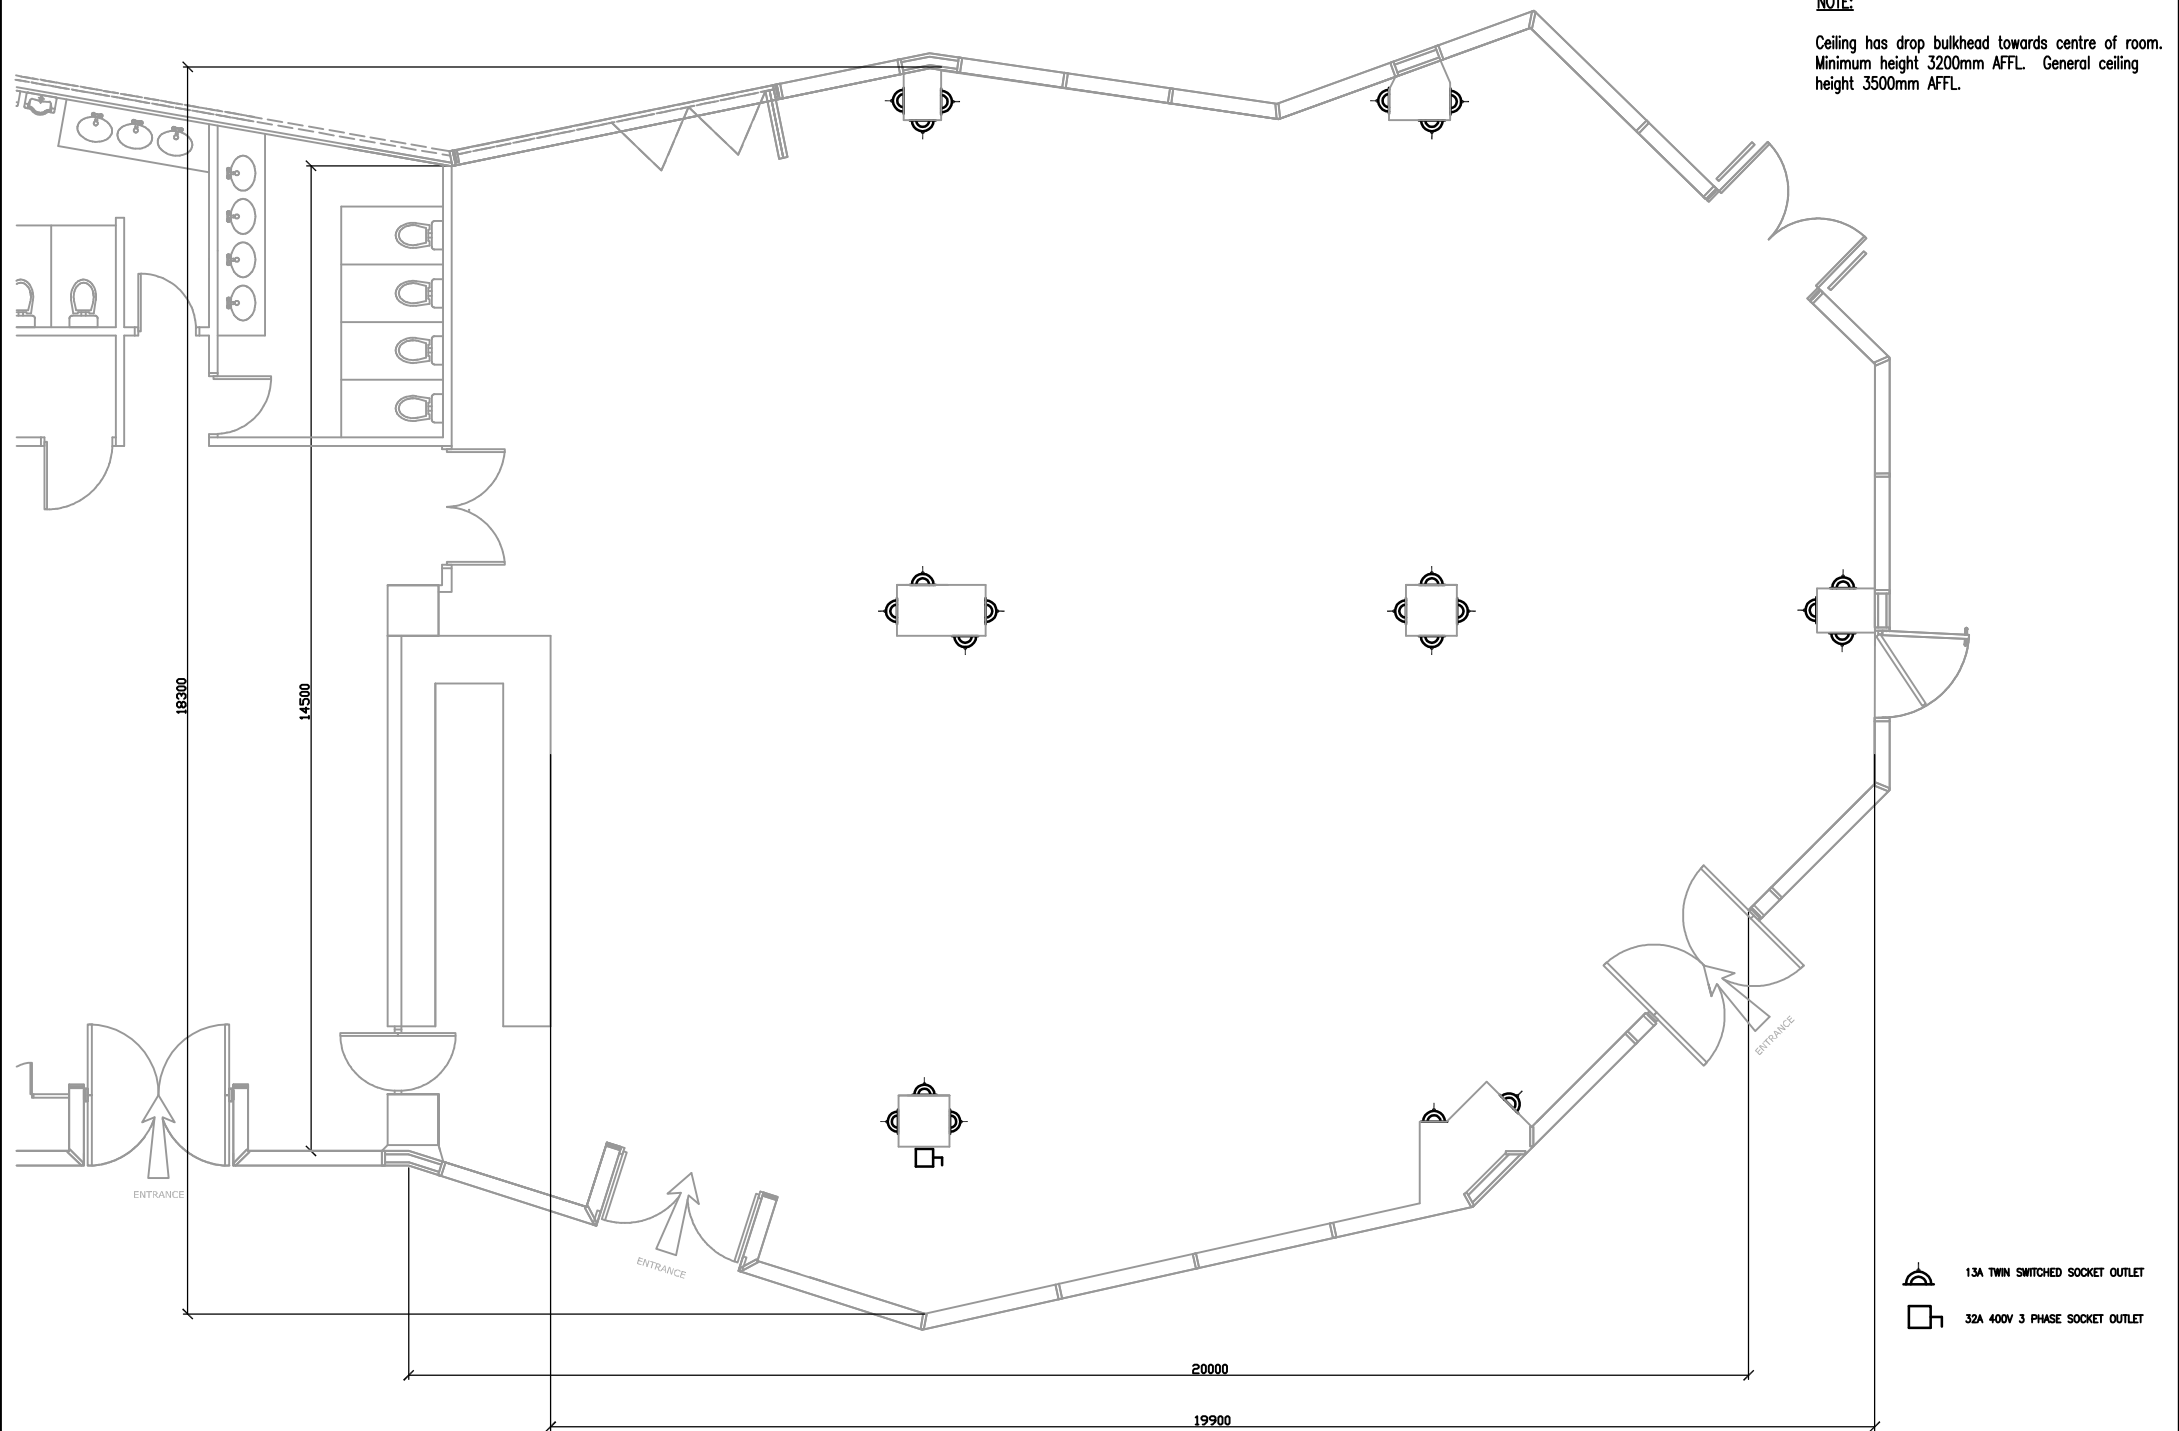

**NOTE:**

Ceiling has drop bulkhead towards centre of room.  
Minimum height 3200mm AFFL. General ceiling  
height 3500mm AFFL.

Do Not Scale From This Drawing

**NOTE:**

Ceiling has drop bulkhead towards centre of room.  
Minimum height 3200mm AFFL. General ceiling  
height 3500mm AFFL.

Do Not Scale From This Drawing